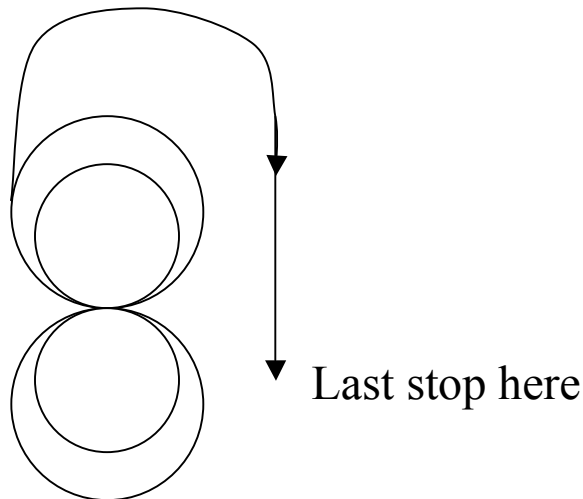

ECRA Future's Pattern

Riders will begin pattern in the center of the arena, facing the judge.

Beginning to the right- complete one small, slow circle and then one large, fast circle

Change directions at the center of the arena going into left circles- complete one small, slow circle and then one large, fast circle

Change directions at the center of arena and continue around to the right.

Do not close this circle but continue up the side of the ring opposite the judge and stop past the center.

Back up at least 4 steps, Hesitate

Complete one spin to the right

Complete one spin to the left

Judge

** Can be ridden with one or two hands. Leadline can be done at a walk, while the walk/jog class can be done at a walk or a jog.